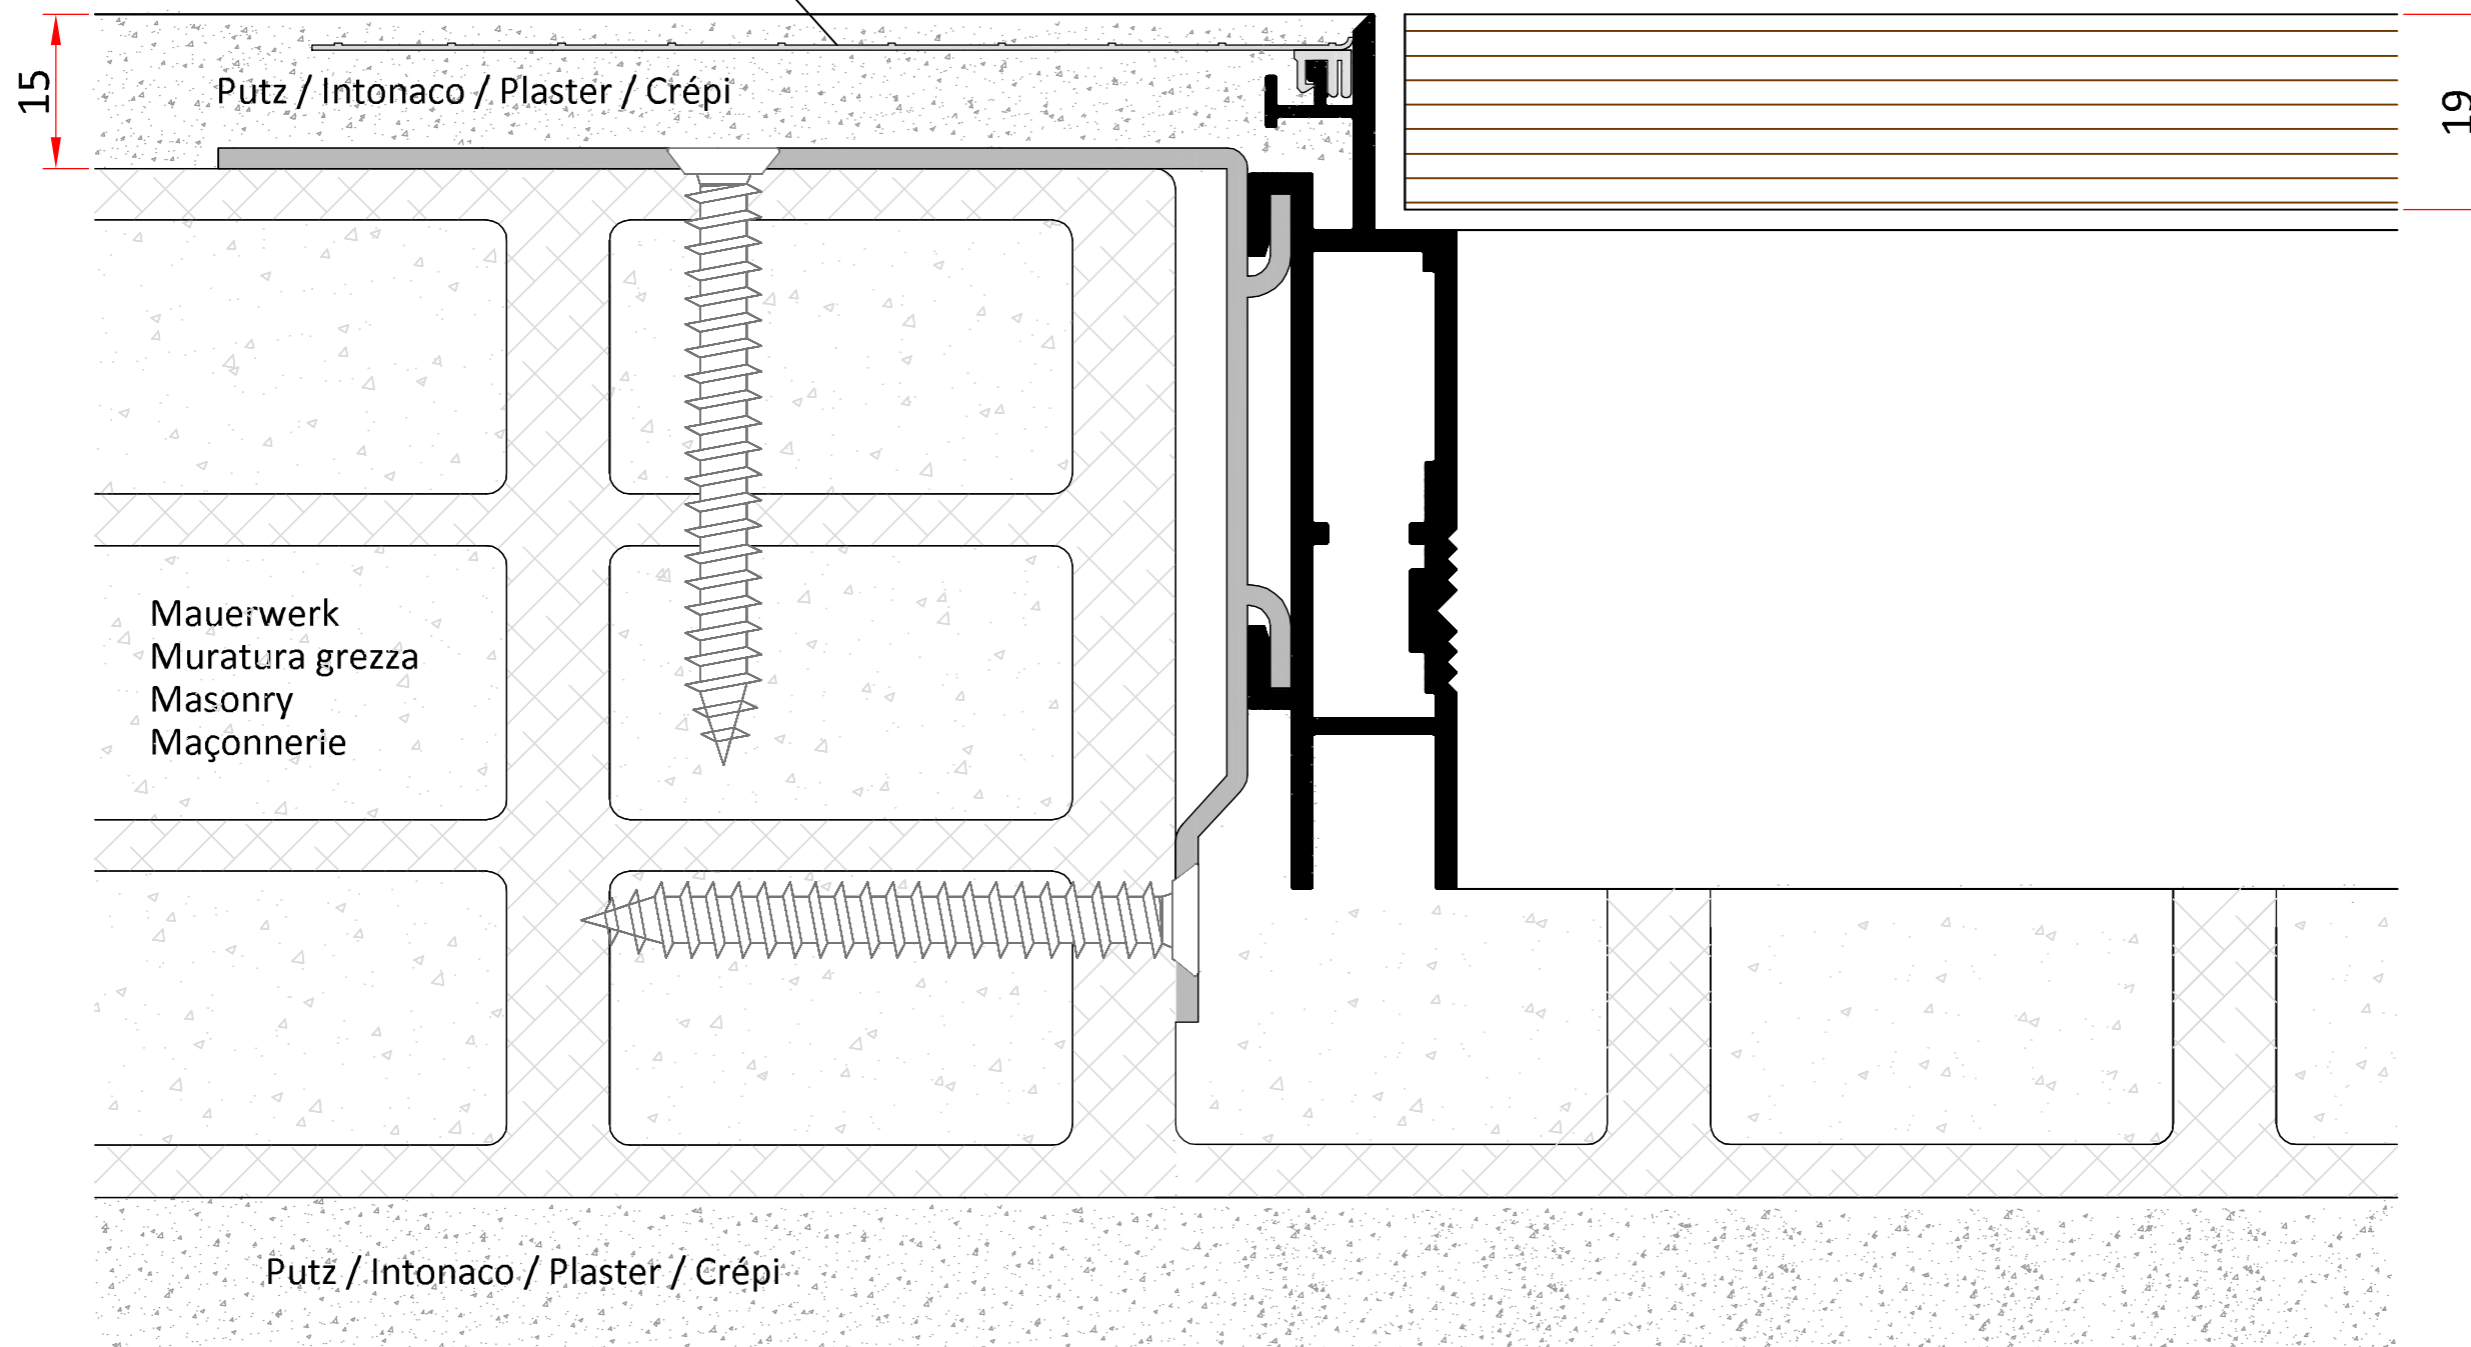

Einklickbares Putznetz
 Rete anticrepa da incastrare
 Mesh to snap in
 Filet de support d'enduit clipsable

AGS-Systems - 39025 Naturno (Italy)		
Drawing		
Scala 1:1	Date	12 10 2021
	Modified	

This drawing is copyright by AGS-systems and exclusive, protected by law and cannot reproduced without written affirmation