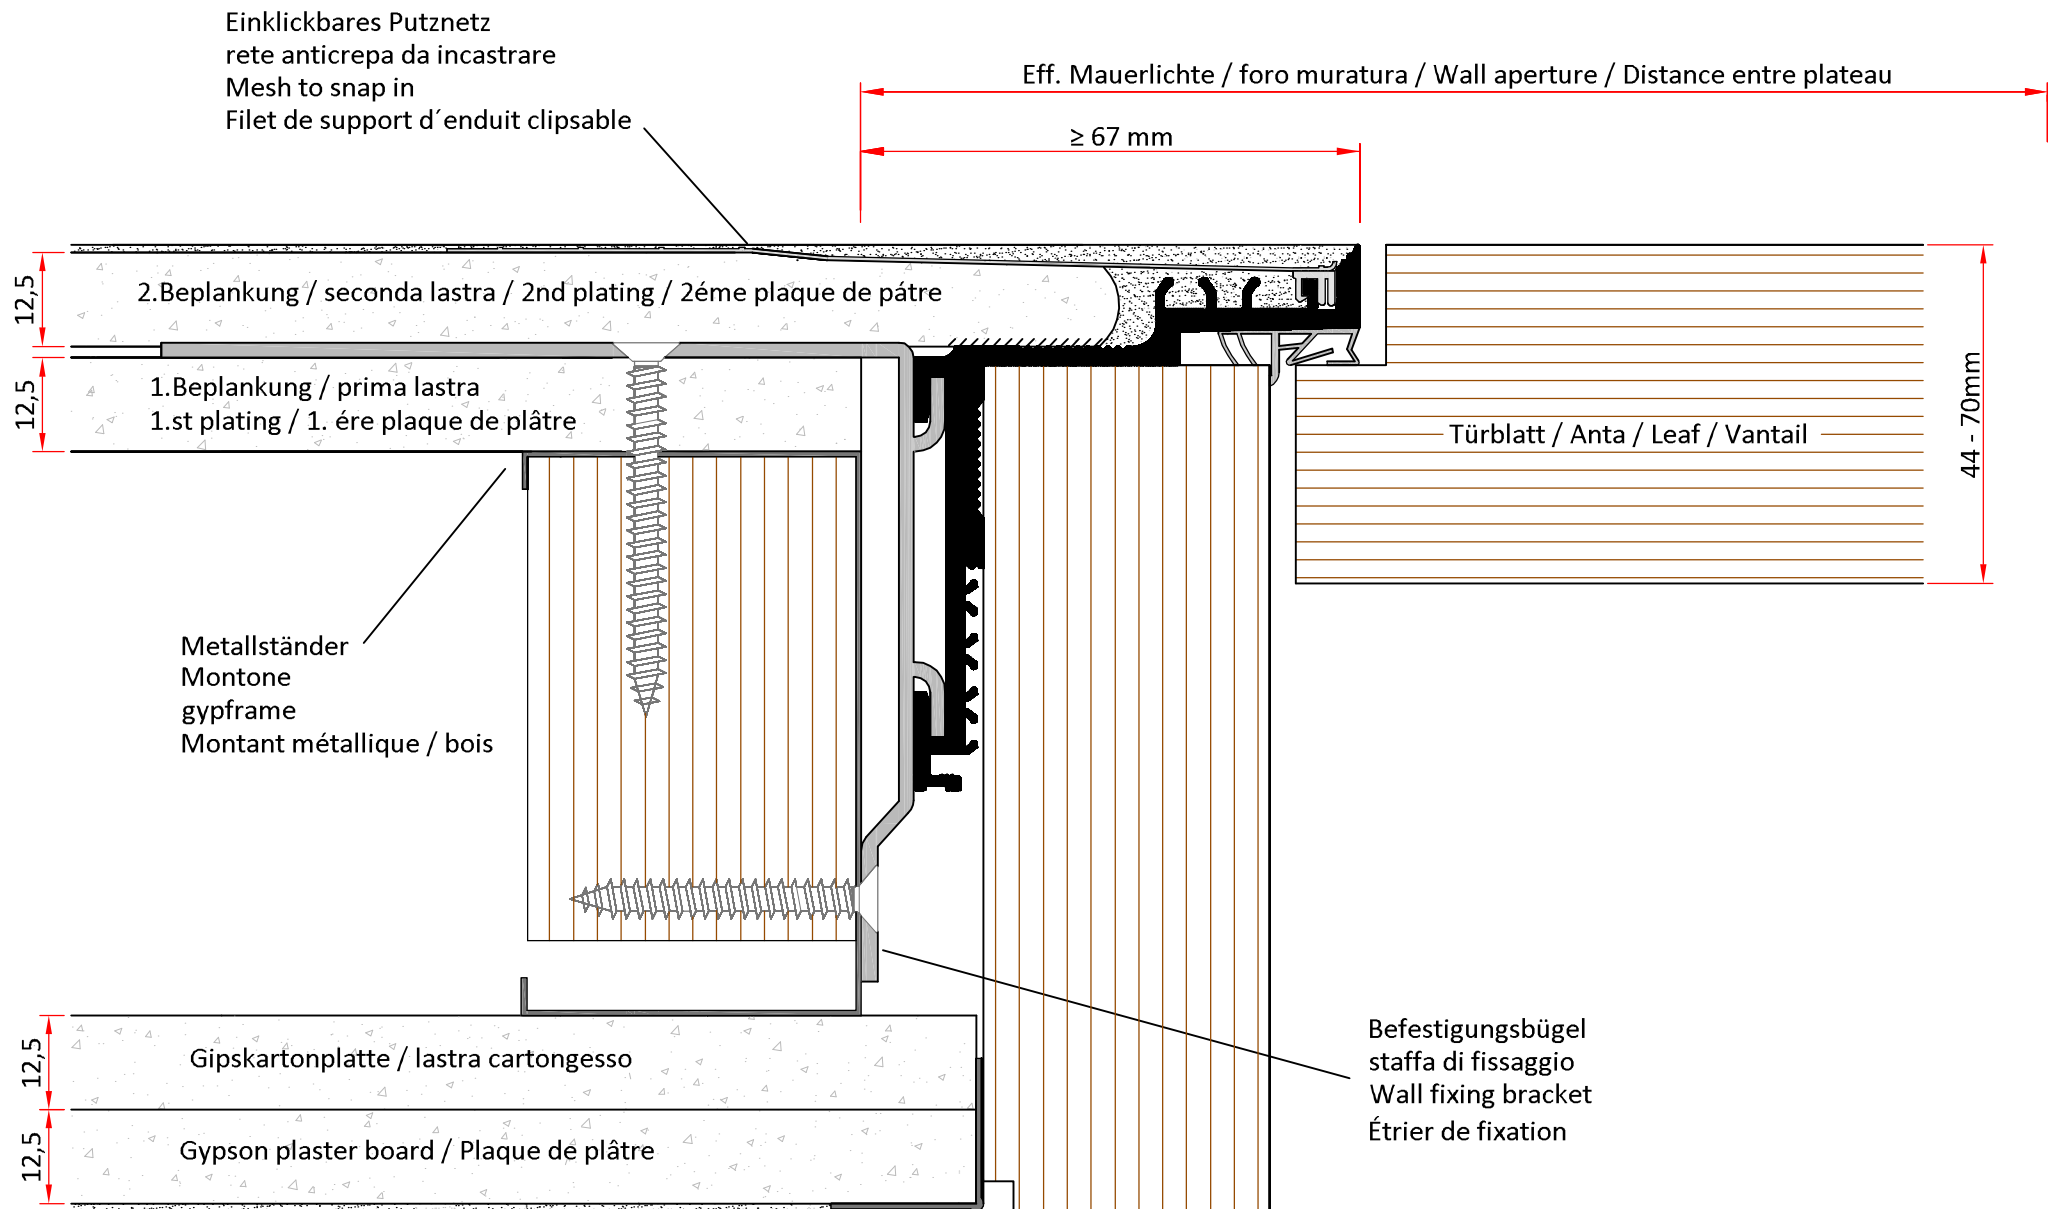

AGS-Systems - 39025 Naturno (Italy)		
Drawing	TPS Art.nr. 10140	
Scala 1:1	Date	16 10 2016
	Modified	
AGS-systems - 39025 Naturno (Italy) Stava 47B tel. 0039 0473 666376 - info@ags-systems.com		

This drawing is copyright by AGS-systems and exclusive, protected by law and cannot reproduced without written affirmation