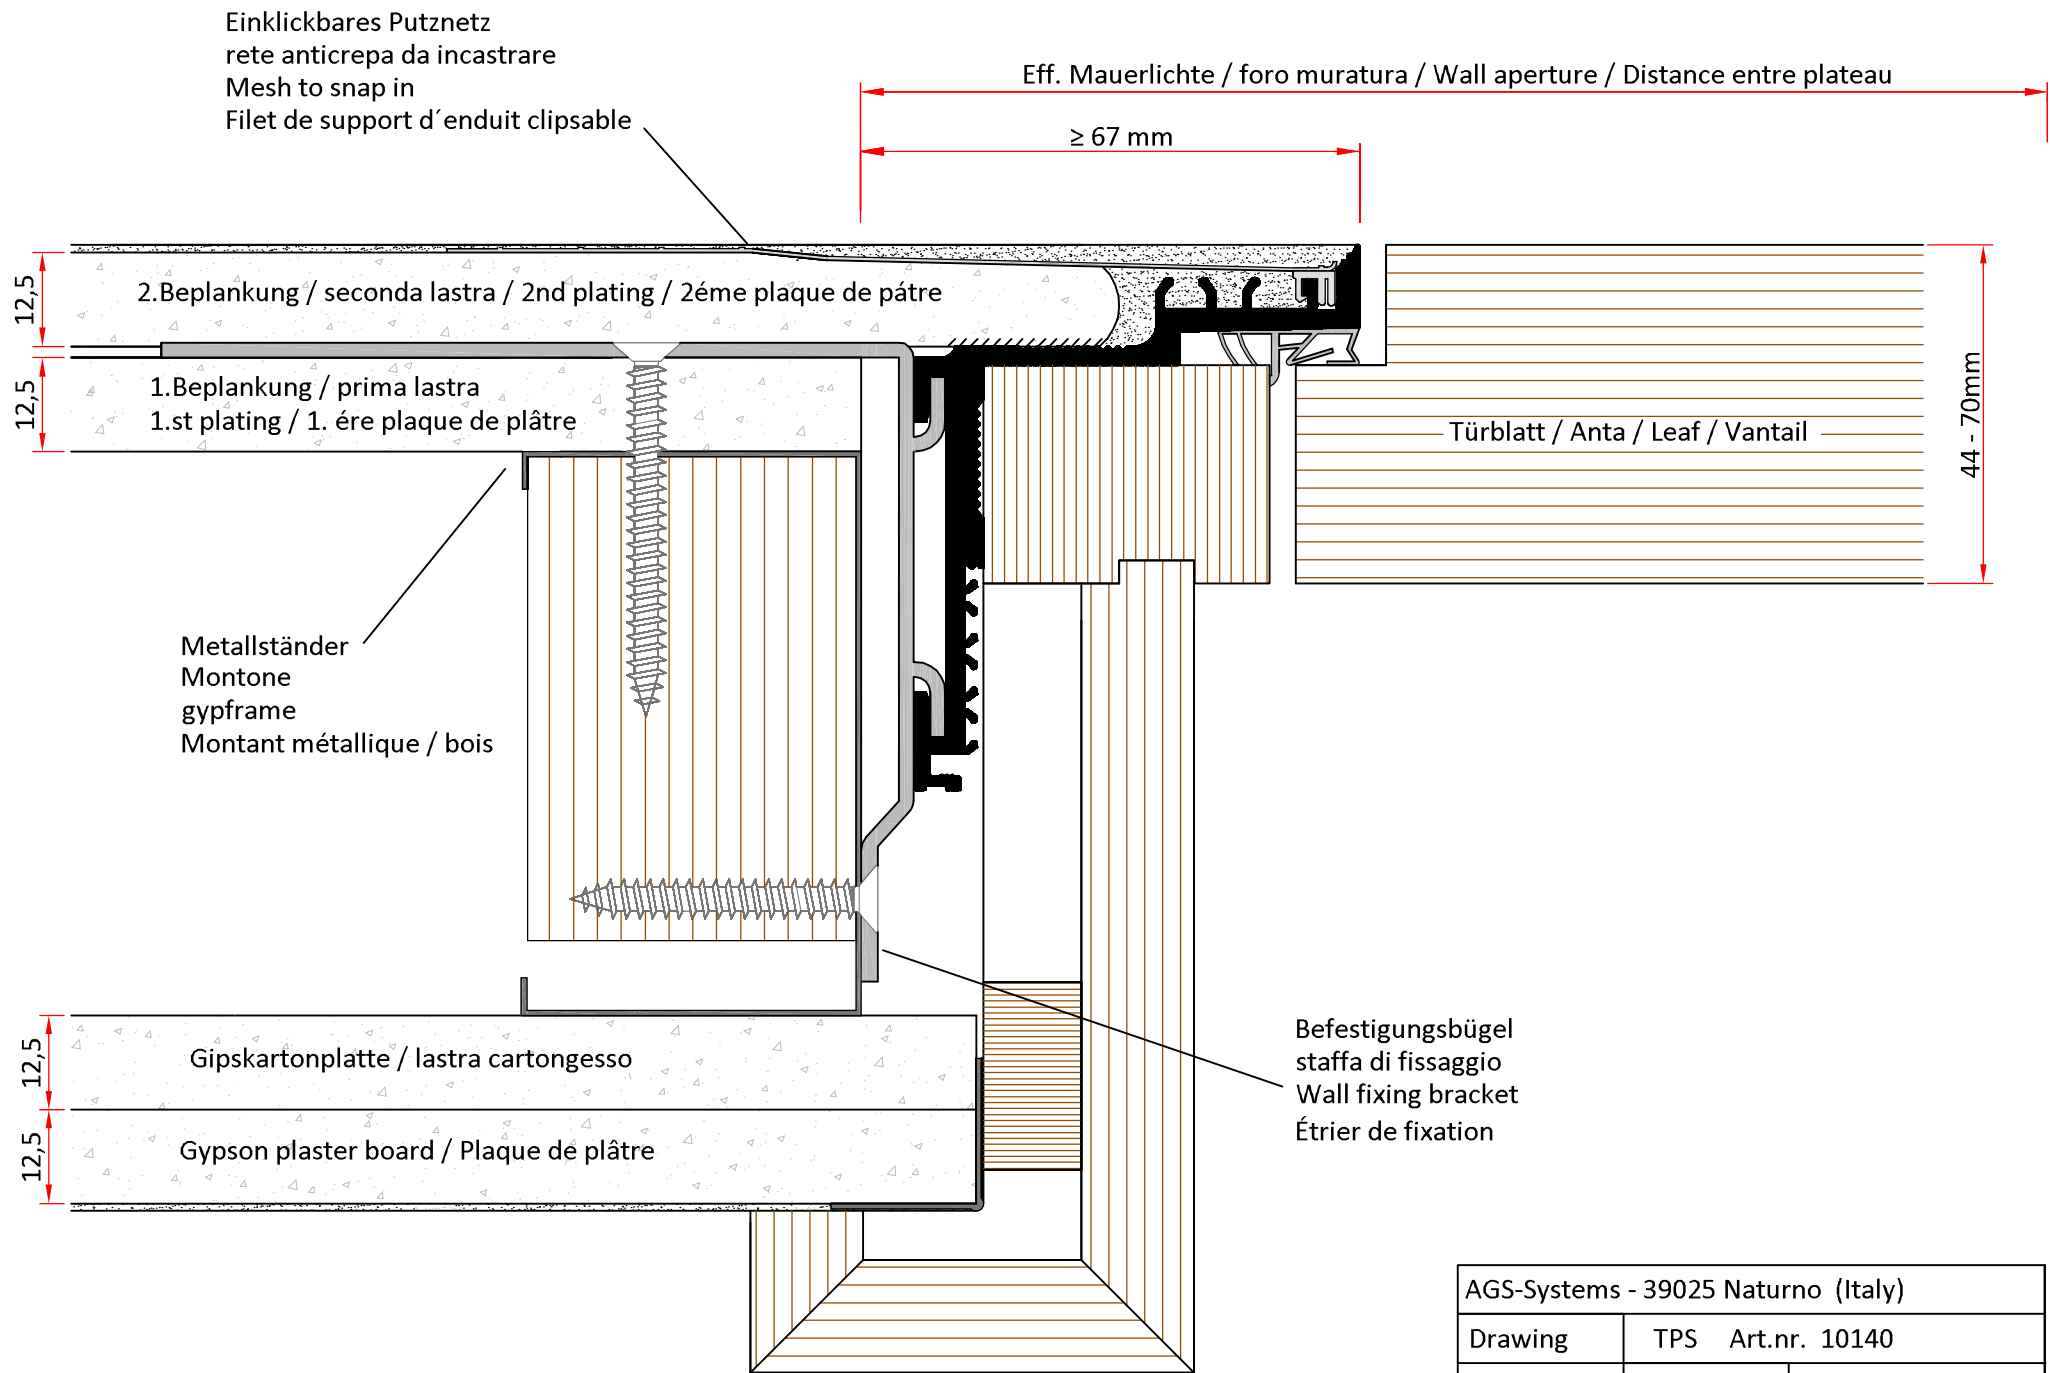

AGS-Systems - 39025 Naturno (Italy)		
Drawing	TPS Art.nr. 10140	
Scala 1:1	Date	16 10 2016
	Modified	
AGS-systems - 39025 Naturno (Italy) Stava 47B tel. 0039 0473 666376 - info@ags-systems.com		

This drawing is copyright by AGS-systems and exclusive, protected by law and cannot reproduced without written affirmation