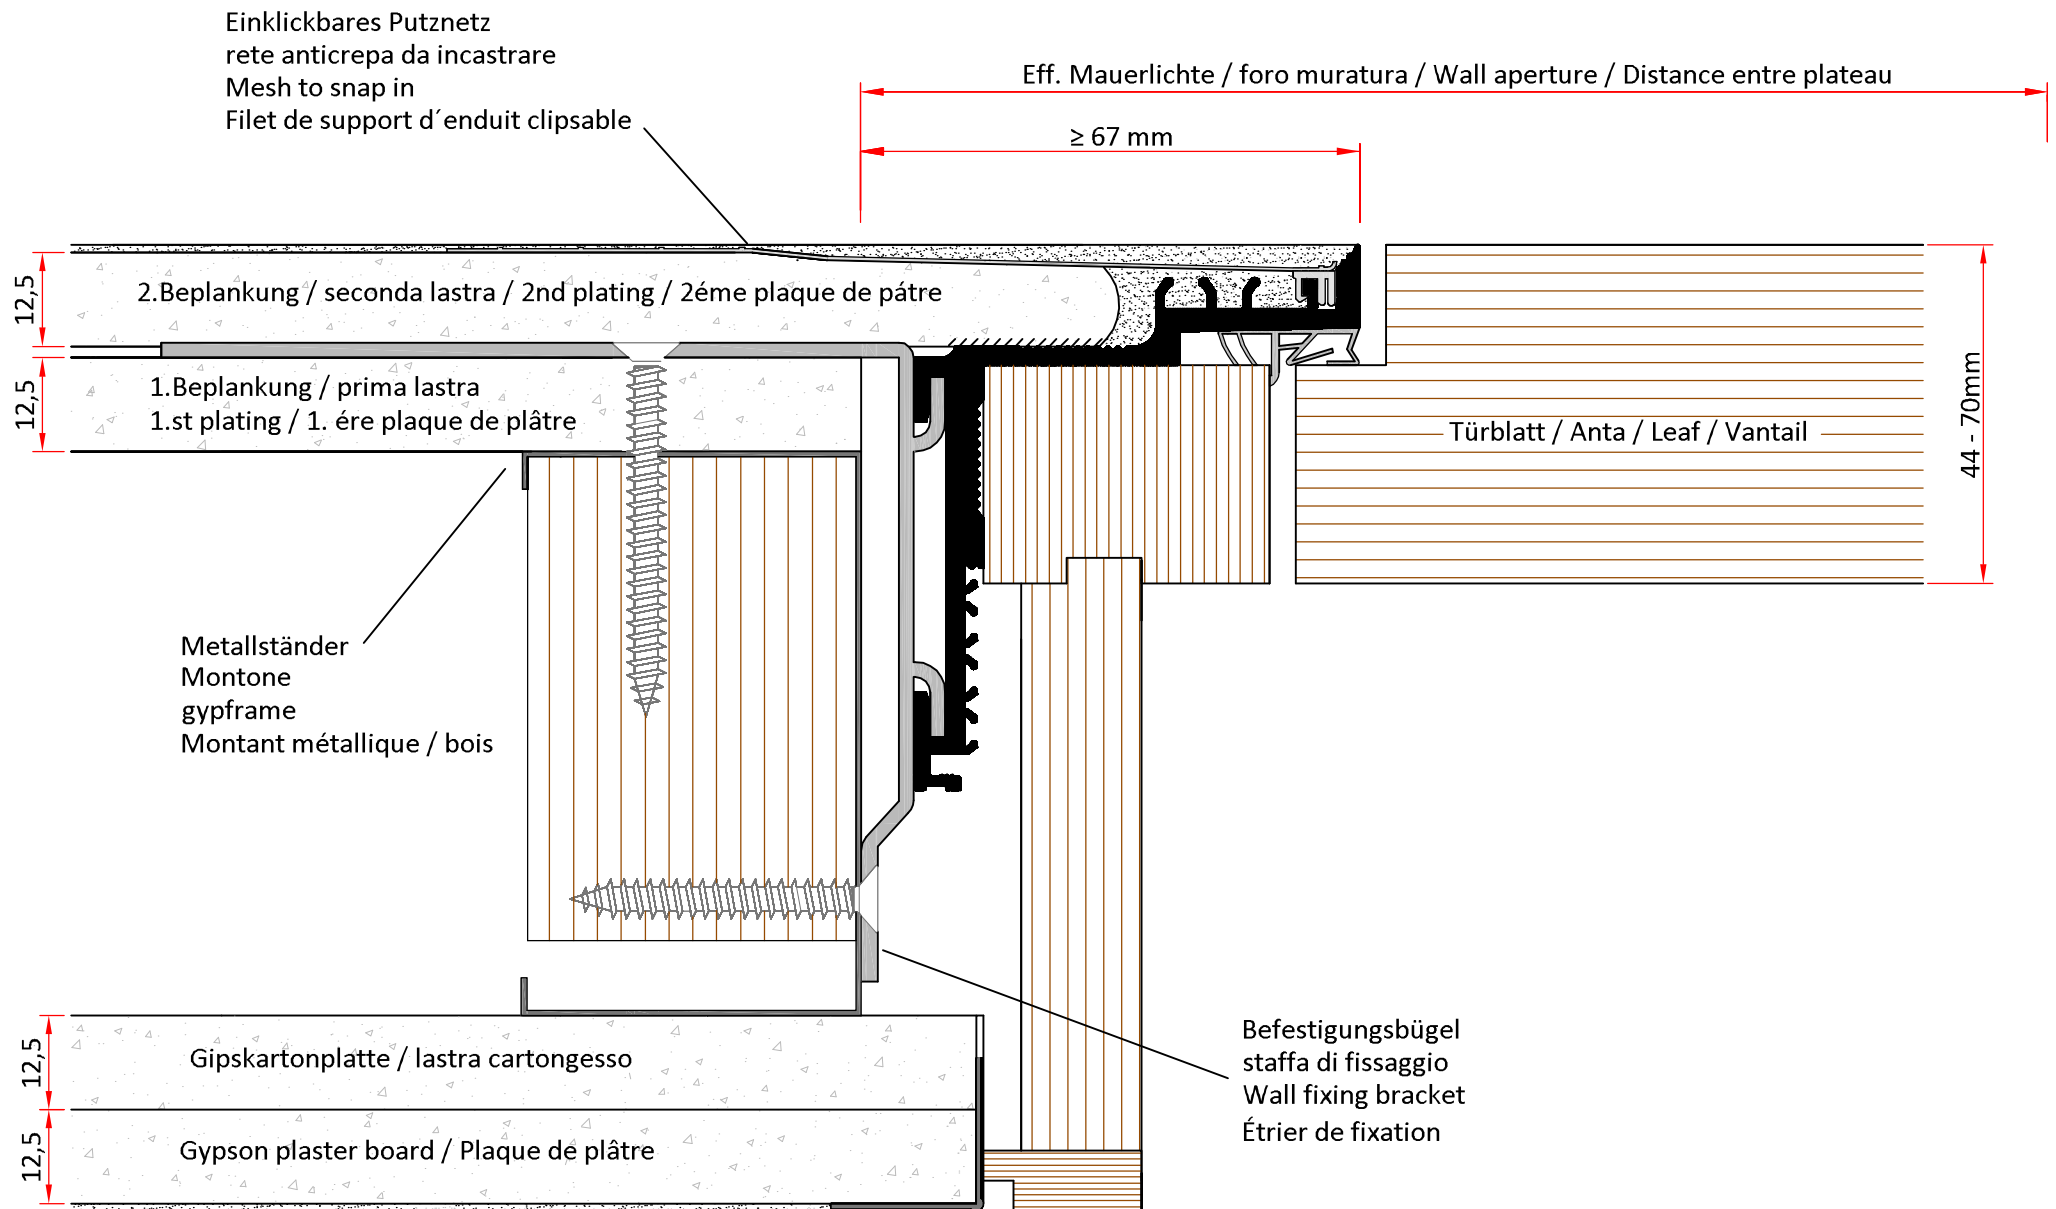

AGS-Systems - 39025 Naturno (Italy)		
Drawing	TPS Art.nr. 10140	
Scala 1:1	Date	16 10 2016
	Modified	
AGS-systems - 39025 Naturno (Italy) Stava 47B tel. 0039 0473 666376 - info@ags-systems.com		

This drawing is copyright by AGS-systems and exclusive, protected by law and cannot reproduced without written affirmation