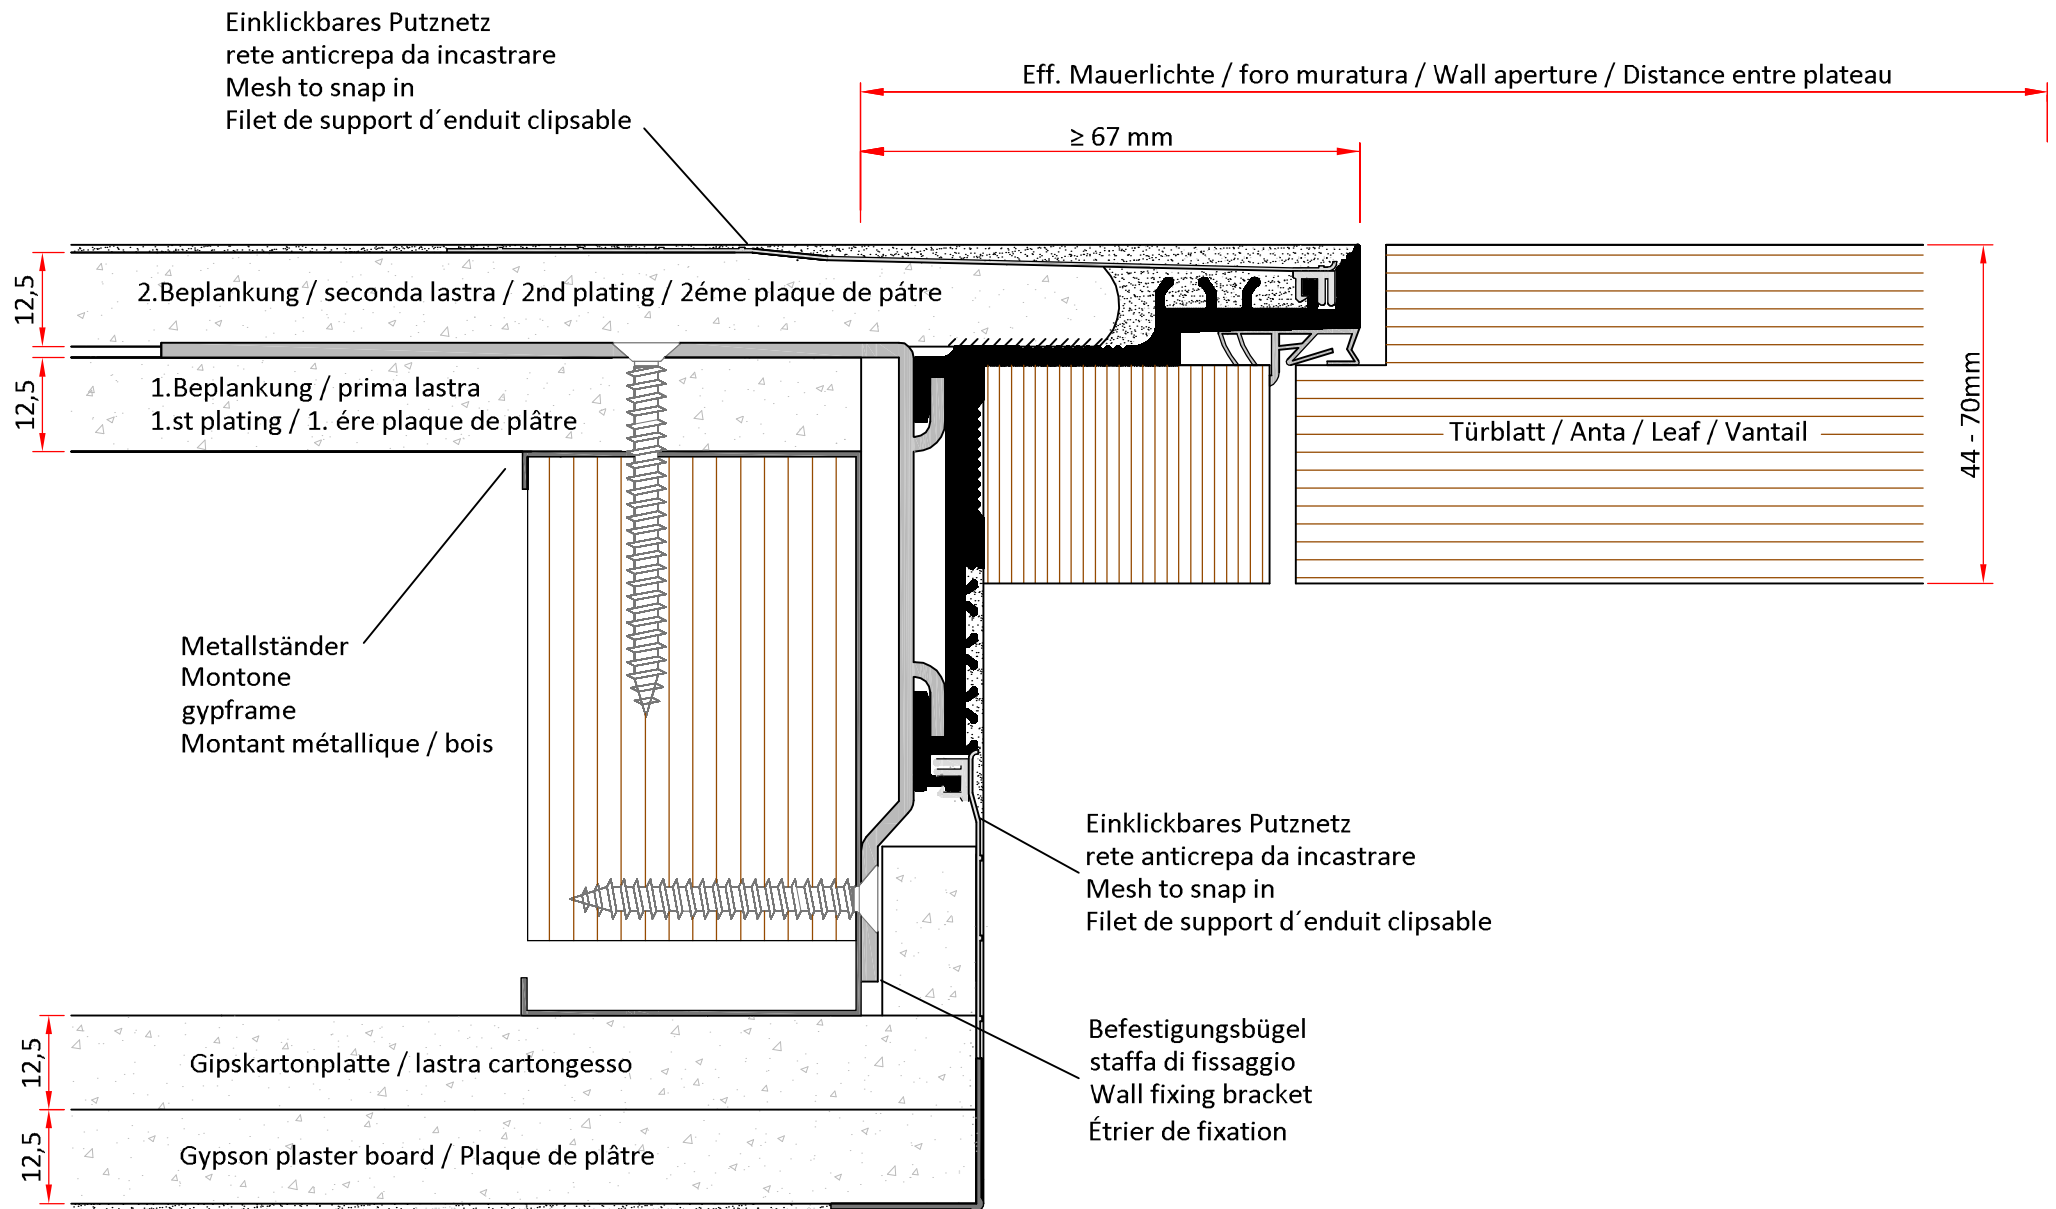

AGS-Systems - 39025 Naturno (Italy)		
Drawing	TPS Art.nr. 10140	
Scala 1:1	Date	16 10 2016
	Modified	

This drawing is copyright by AGS-systems and exclusive, protected by law and cannot reproduced without written affirmation