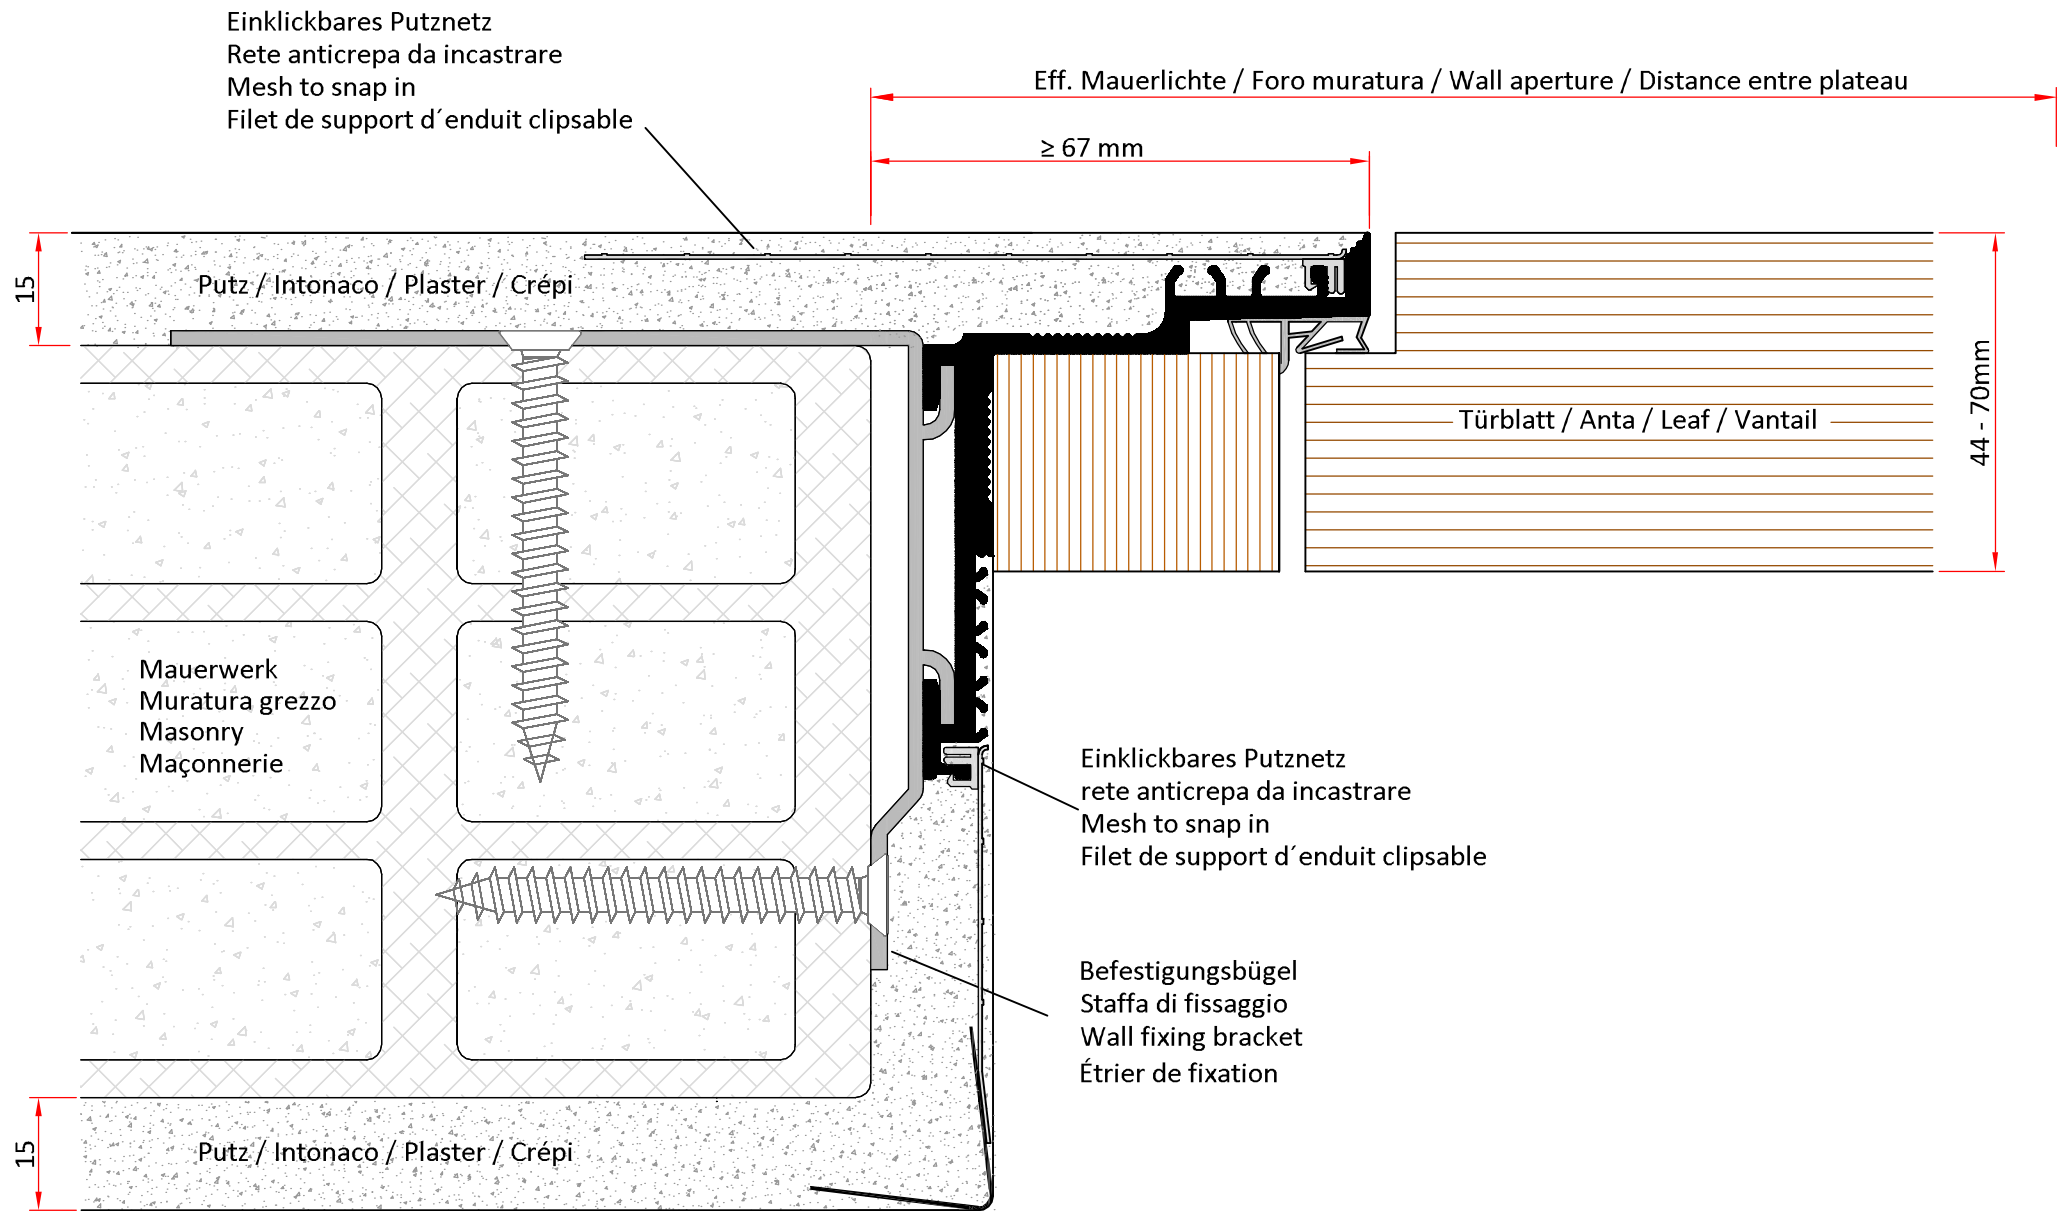

AGS-Systems - 39025 Naturno (Italy)		
Drawing	TPS Art.nr. 10140	
Scala 1:1	Date	24 08 2017
	Modified	

This drawing is copyright by AGS-systems and exclusive, protected by law and cannot reproduced without written affirmation

AGS-systems - 39025 Naturno (Italy) Stava 47B
tel. 0039 0473 666376 - info@ags-systems.com