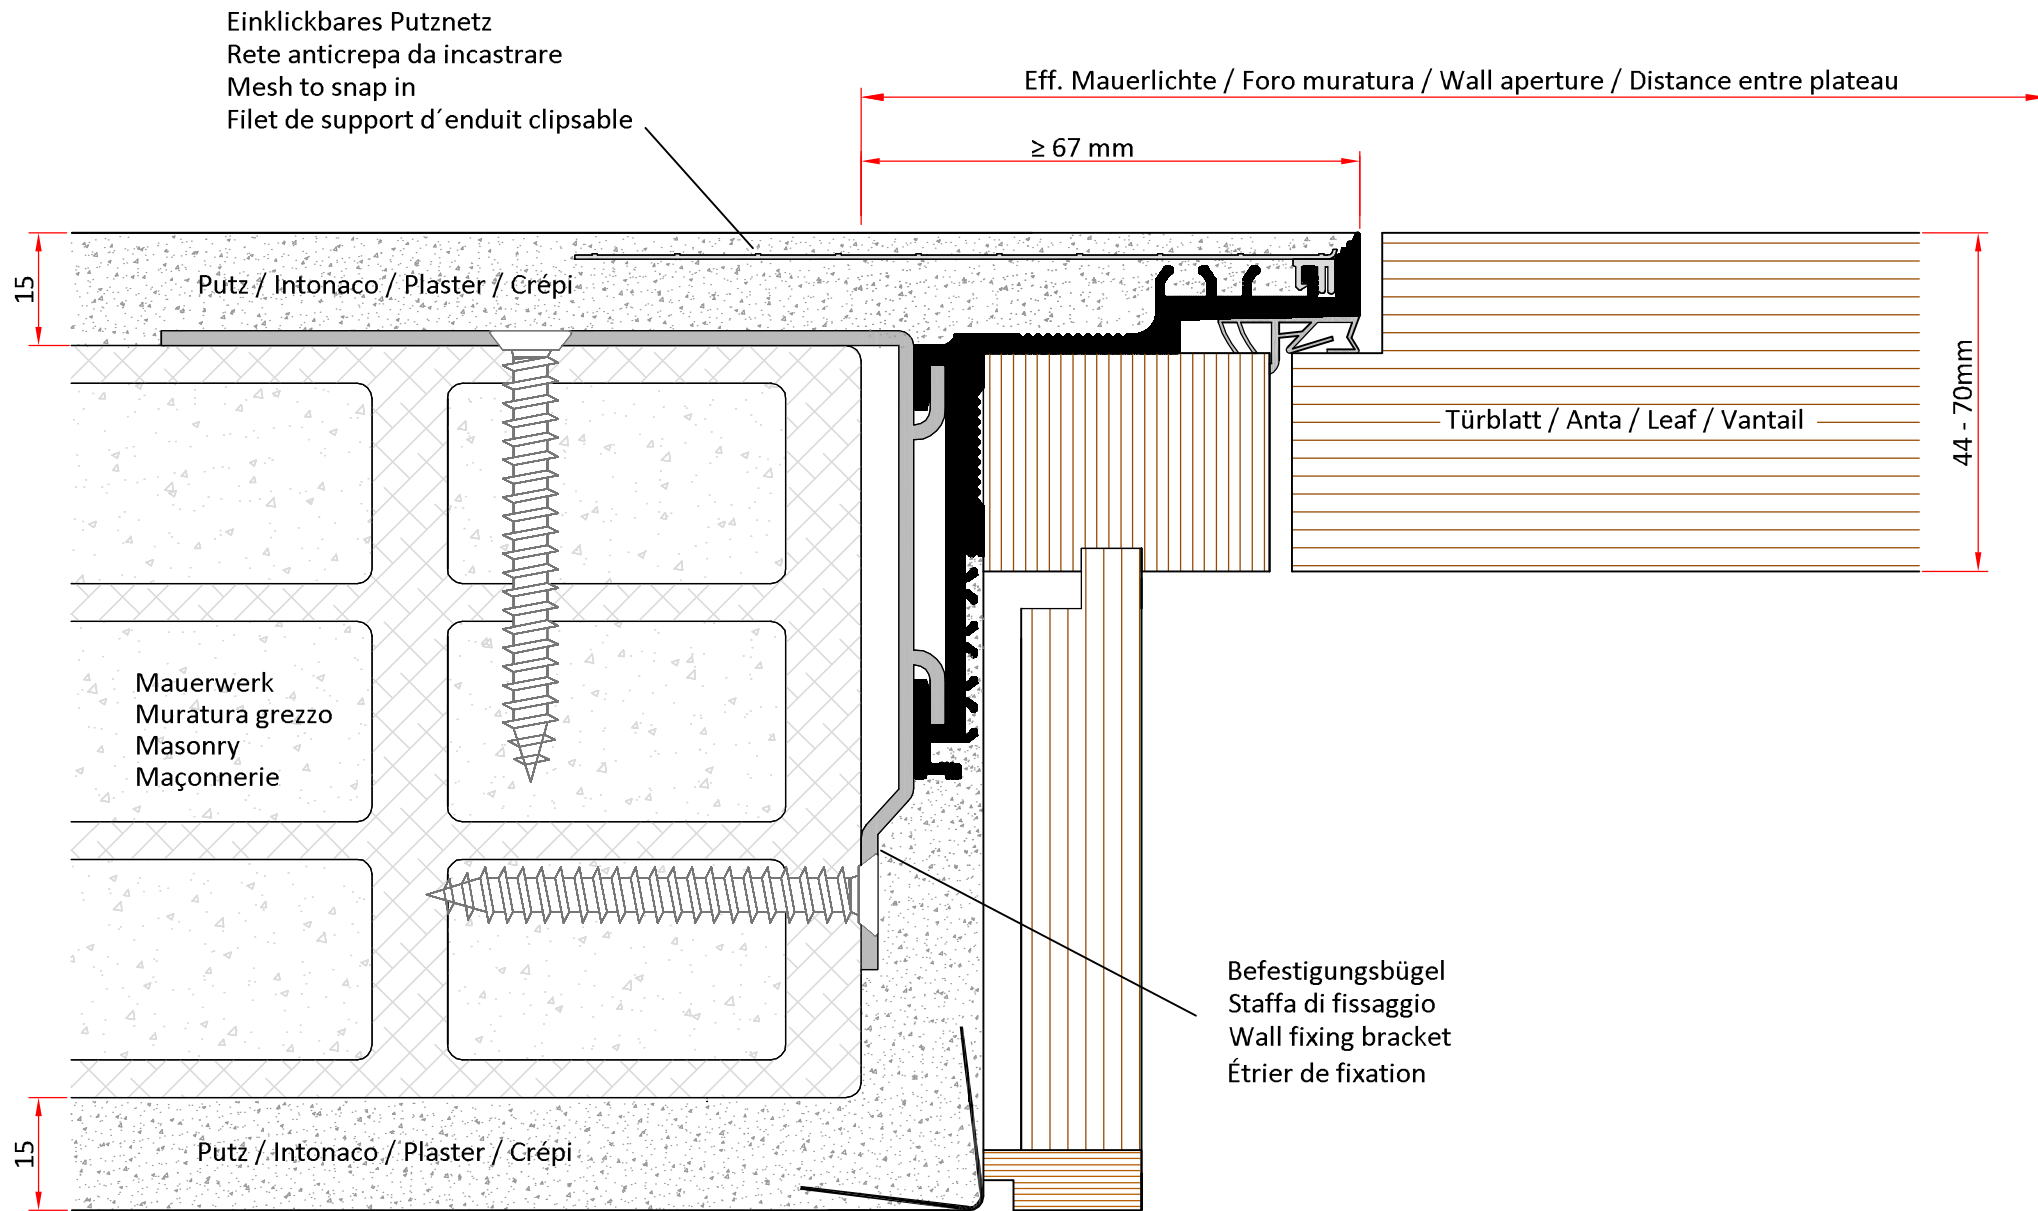

AGS-Systems - 39025 Naturno (Italy)		
Drawing	TPS Art.nr. 10140	
Scala 1:1	Date	24 08 2017
	Modified	

This drawing is copyright by AGS-systems and exclusive, protected by law and cannot reproduced without written affirmation

AGS-systems - 39025 Naturno (Italy) Stava 47B
tel. 0039 0473 666376 - info@ags-systems.com