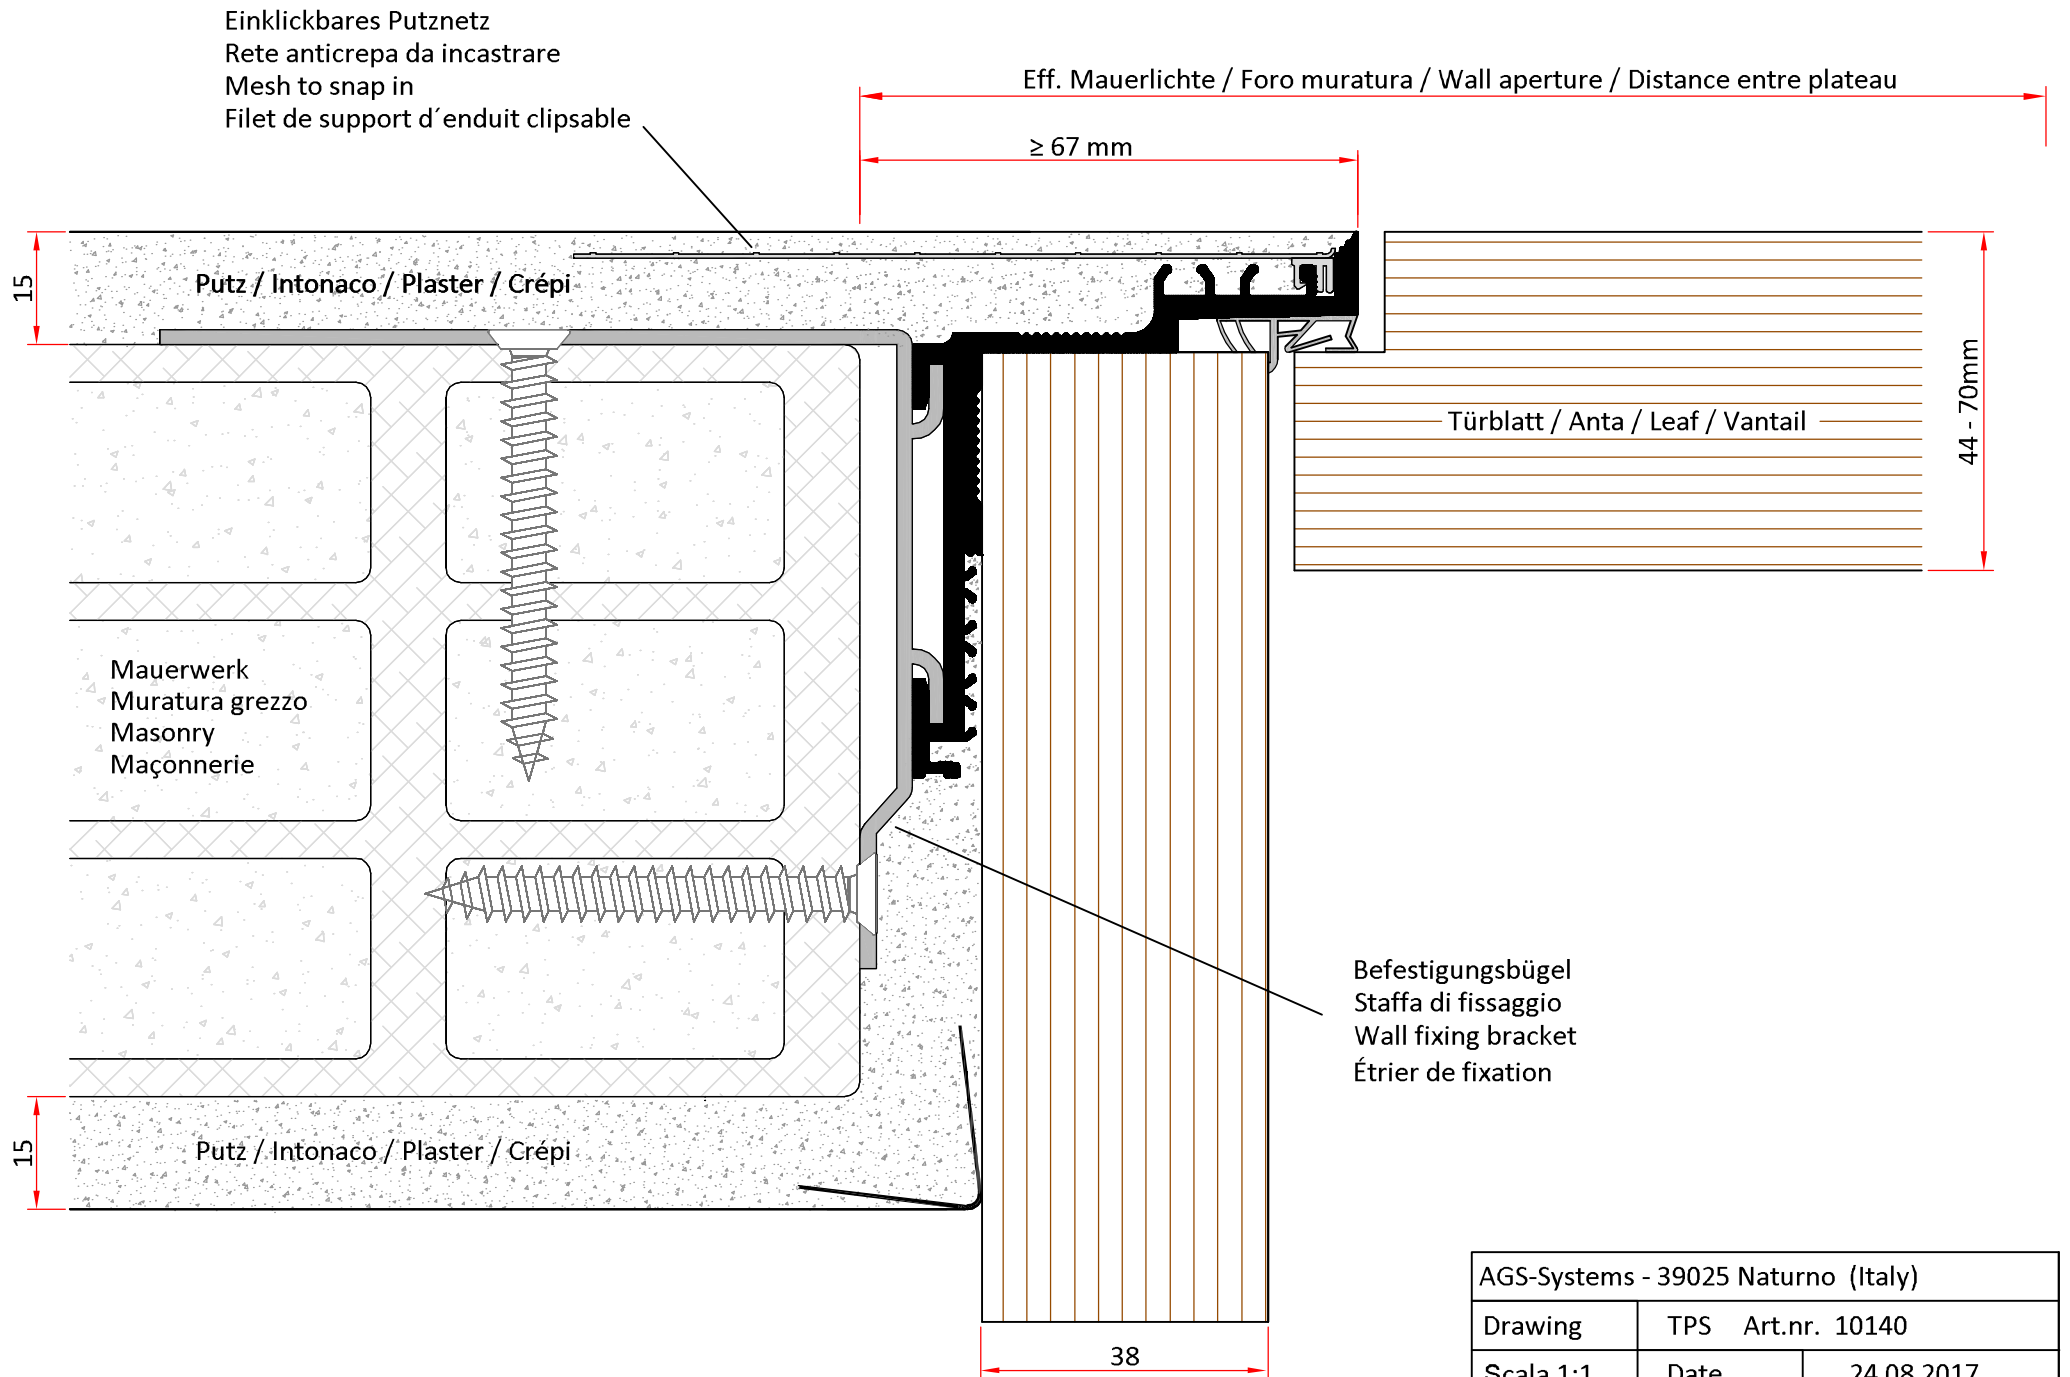

This drawing is copyright by AGS-systems and exclusive, protected by law and cannot reproduced without written affirmation

AGS-Systems - 39025 Naturno (Italy)		
Drawing	TPS	Art.nr. 10140
Scala 1:1	Date	24 08 2017
	Modified	