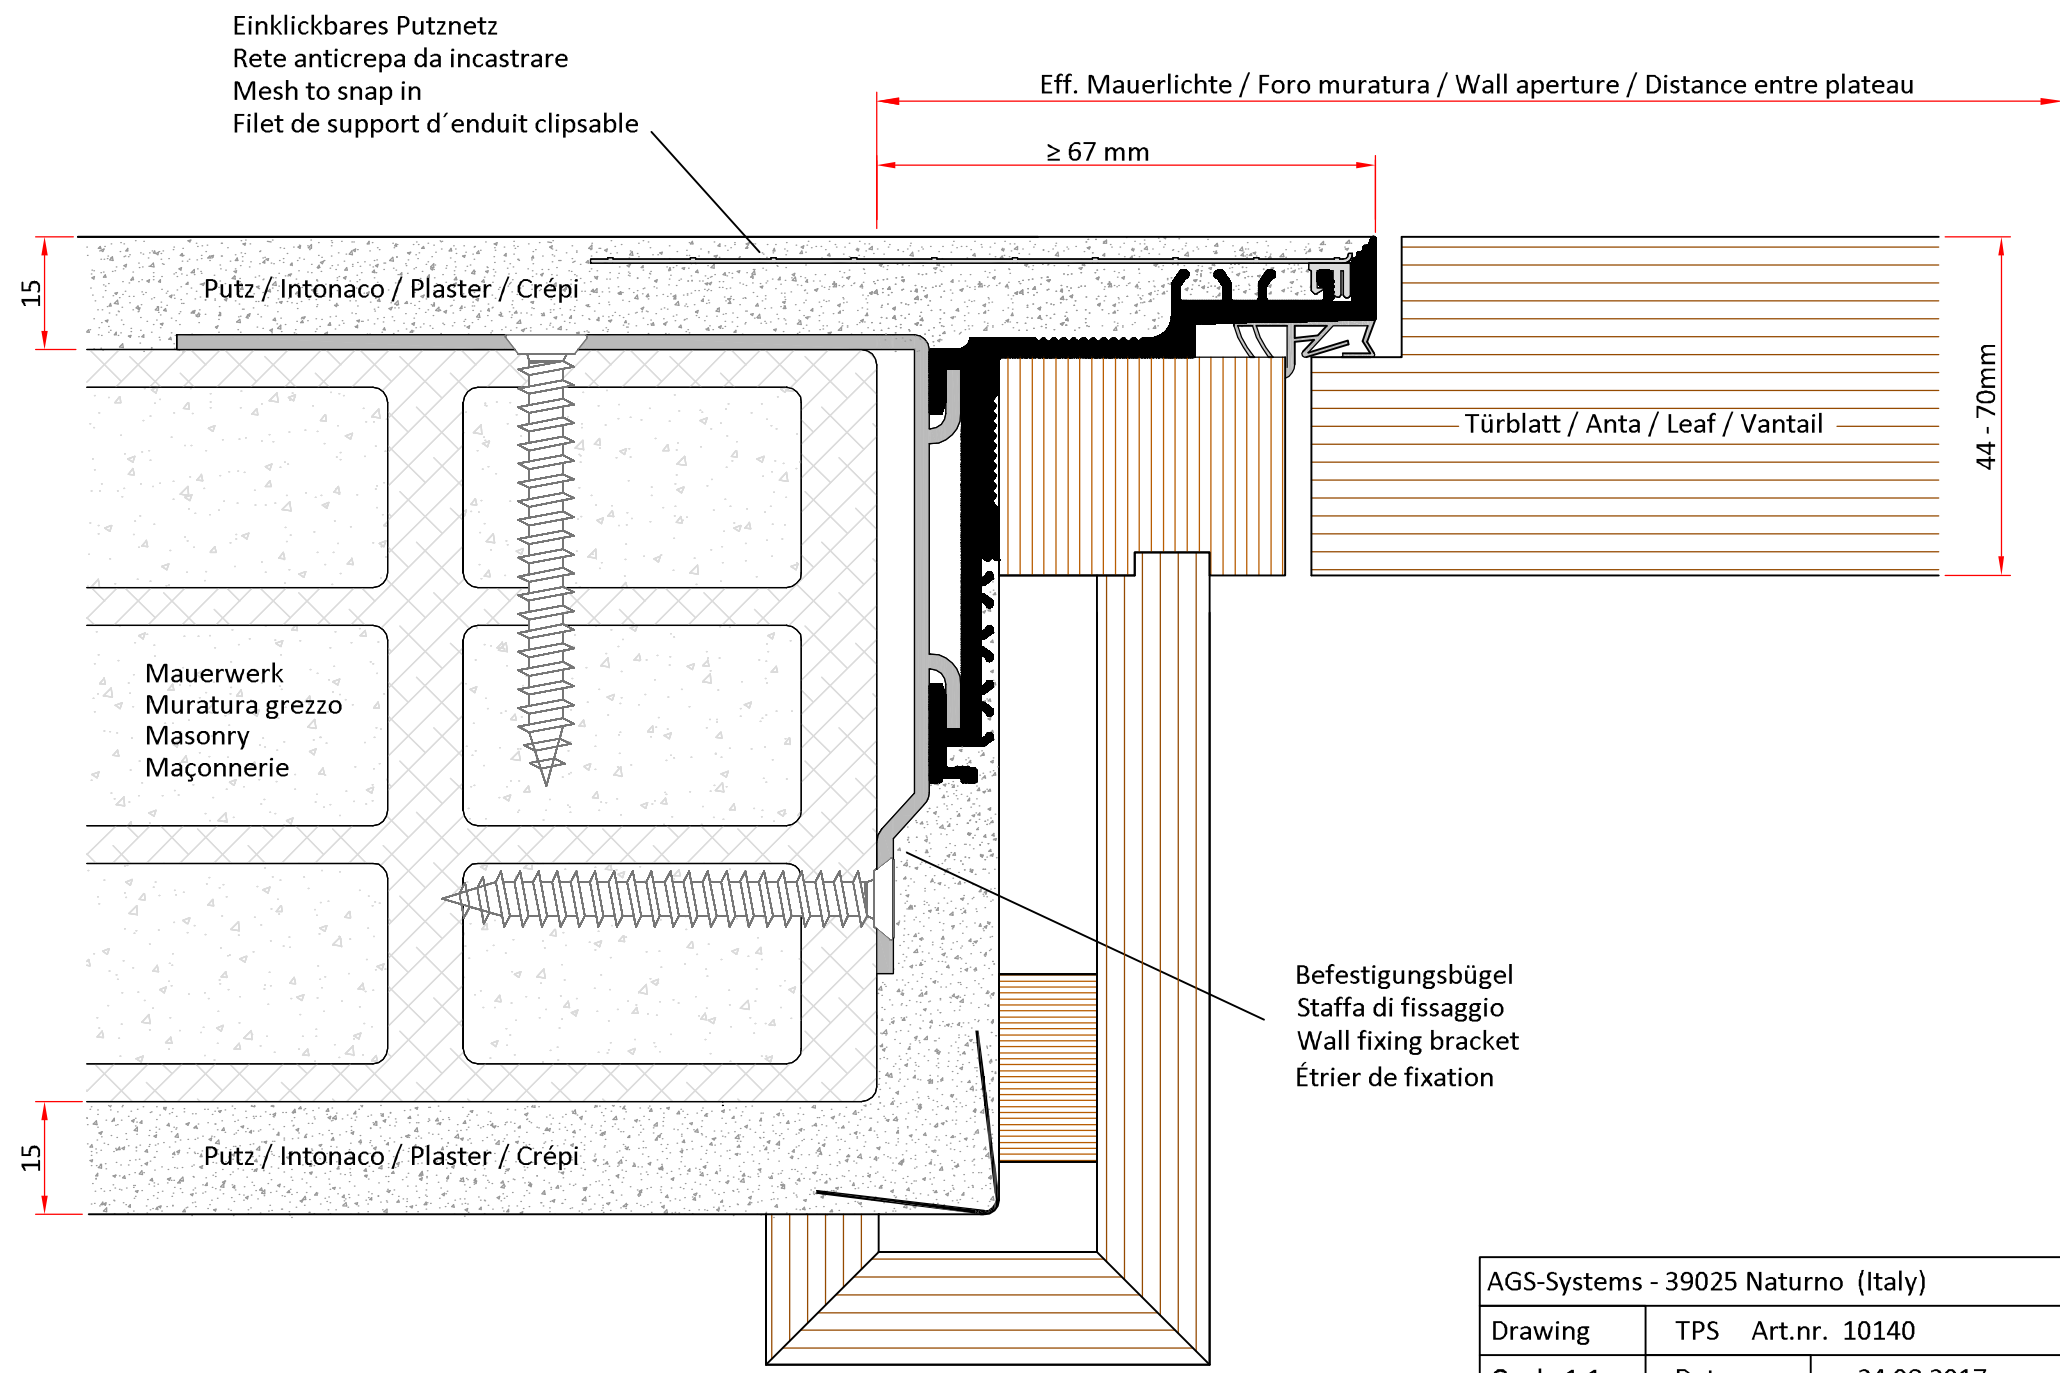

AGS-Systems - 39025 Naturno (Italy)		
Drawing	TPS	Art.nr. 10140
Scala 1:1	Date	24 08 2017
	Modified	
AGS-systems - 39025 Naturno (Italy) Stava 47B tel. 0039 0473 666376 - info@ags-systems.com		

This drawing is copyright by AGS-systems and exclusive, protected by law and cannot reproduced without written affirmation