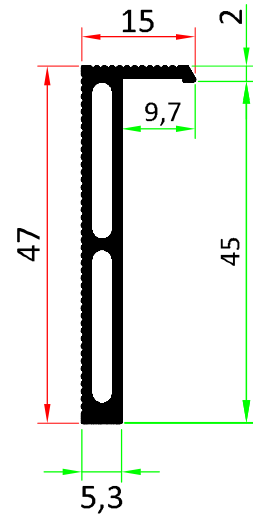

Light 46 Art. 10046

Massivbau/Strutture massicce/Solid construction/Maçonnerie

				AGS-Systems - 39025 Naturno (Italy)	
Drawing	Art. 10046	Scala 1:1	Date	16/12/2010	
This drawing is copyright by AGS-systems and exclusive, protected by law and cannot reproduced without written affirmation				AGS-systems - 39025 Naturno (Italy) Stava 47B tel. 0039 0473 666376 - info@ags-systems.com	